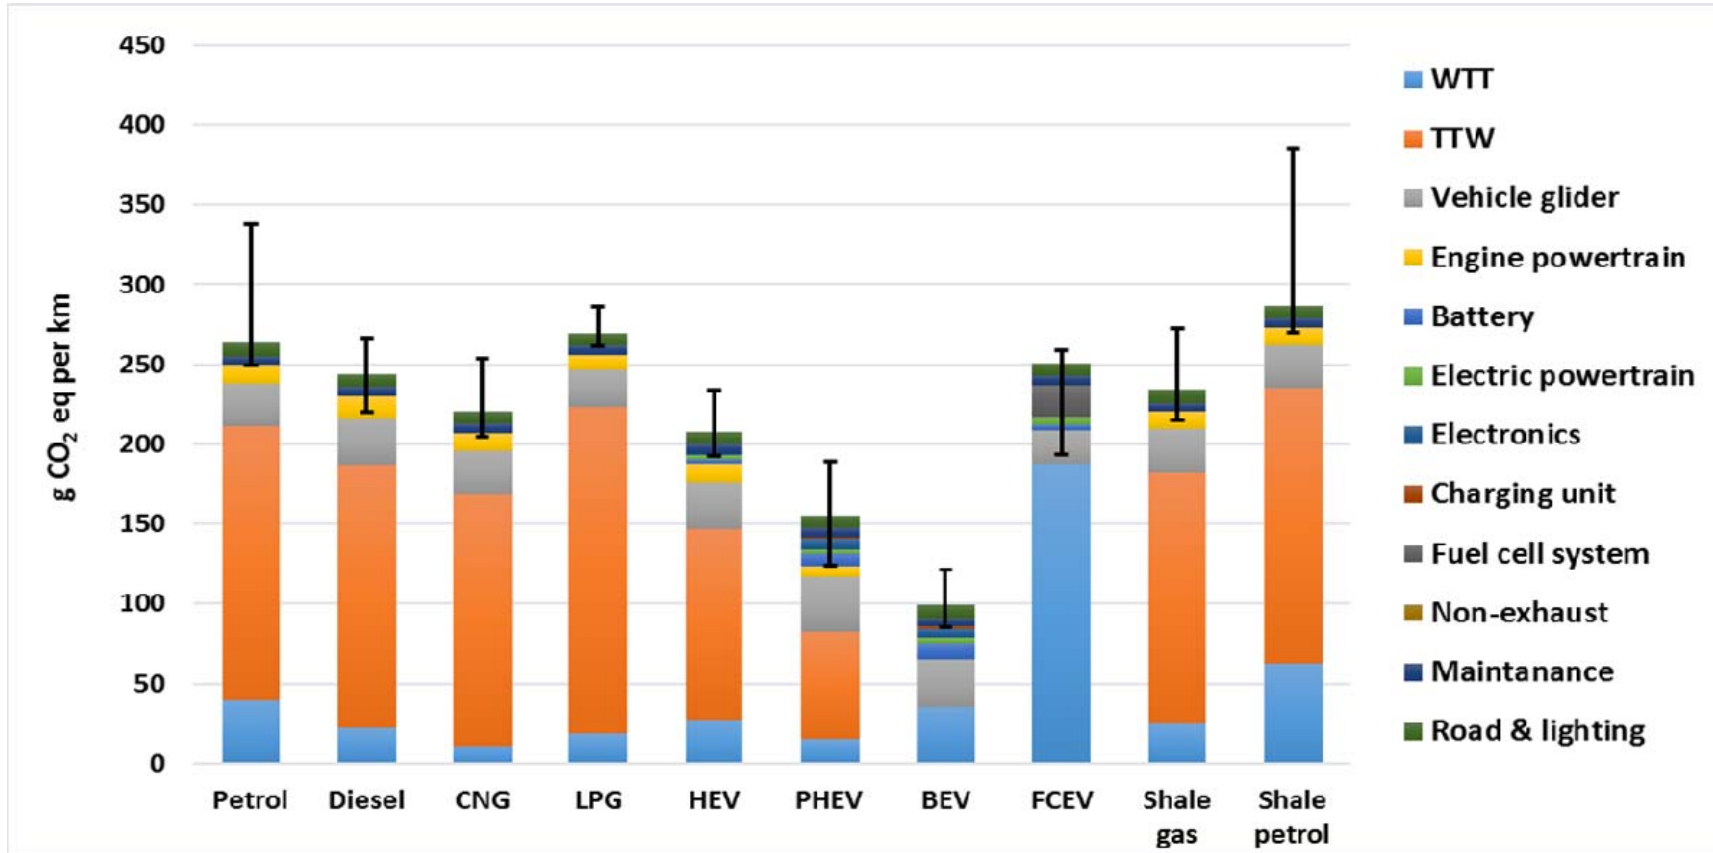

Offered volume of mFRR from Non-Conventional Units (including demand response) has been **growing** over the years, in line with product opening/redesign

Number of R1 Belgian Suppliers

suppliers increases

FCR diversification not only in Belgium but also at EU level

FLEXIBILITY IN PRACTICE

ELECTROMOBILITY

e-Mobility Landscape

ELECTRIC MOBILITY

ELECTRIC MOBILITY

(RENEWABLE) POWER TO GAS

Colruyt's Eoly To Build Large Green Hydrogen System