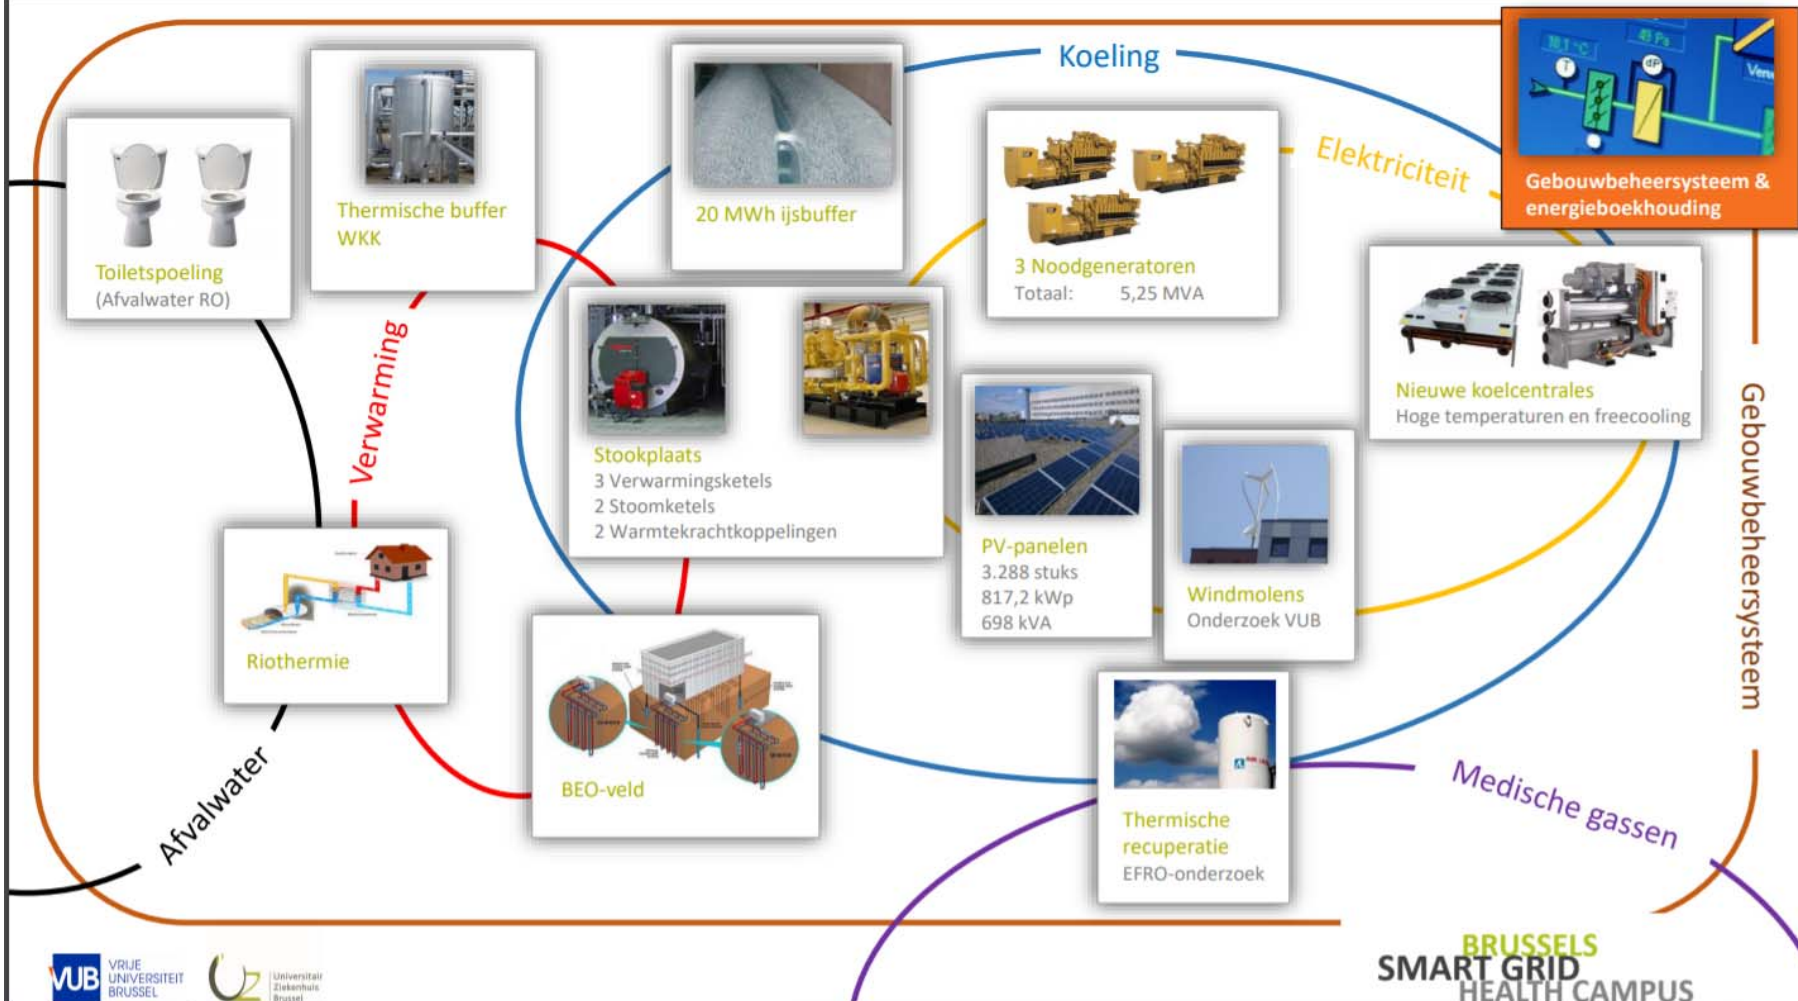

GREEN ENERGY CAMPUS

- 10 CADAMES
- 34 transformatoren

- 2 WKK's
- 3.300 PV-panelen

- 12 SEC MEDISCHE GASTEN
- 3 min hele campus

5 DAGEN AUTONOMIE / OFF GRID