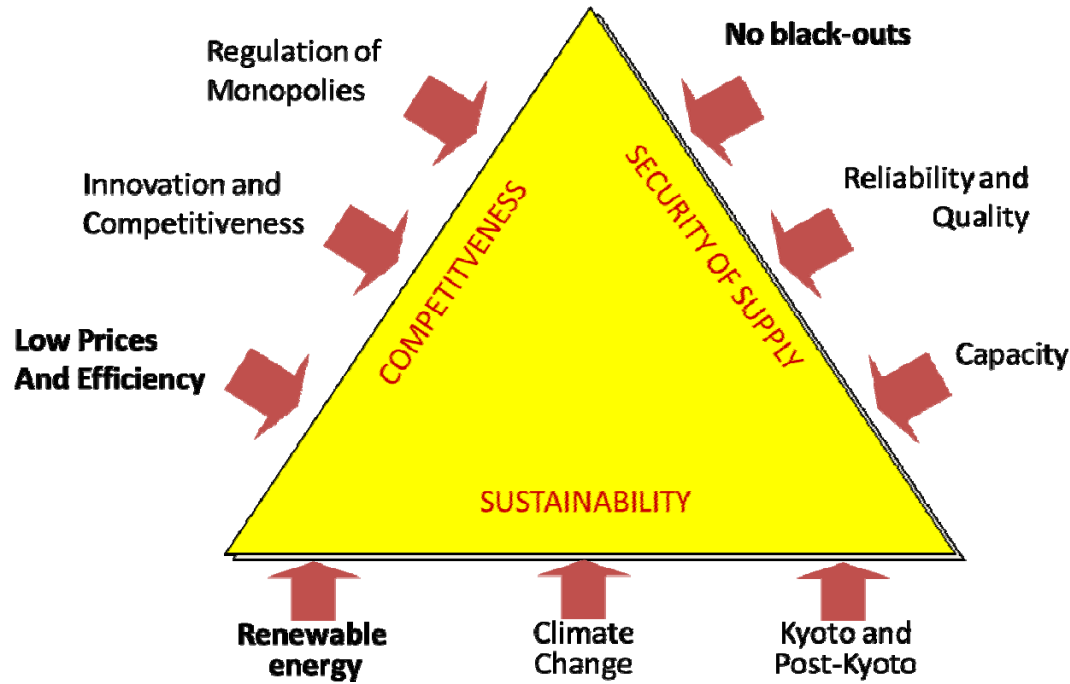

FLANDERS
INNOVATION &
ENTREPRENEURSHIP

flux50

Clusters for Growth

SMART ENERGY REGION

VISIT GREEN Flanders

NOT ONLY ABOUT CLIMATE FOR INDUSTRY...

GREEN ENERGY CAMPUS

- 10 CADAMES
- 34 transformatoren

- 2 WKK's
- 3.300 PV-panelen

- 12 SEC MEDISCHE GASTEN
- 3 min hele campus

5 DAGEN AUTONOMIE / OFF GRID

NEW MARKETROLES IN ELECTRICITY

NEED FOR FLEXIBILITY – INCENTIVE IMBALANCE

R3DP-R3 Flex Volume Offered in MW